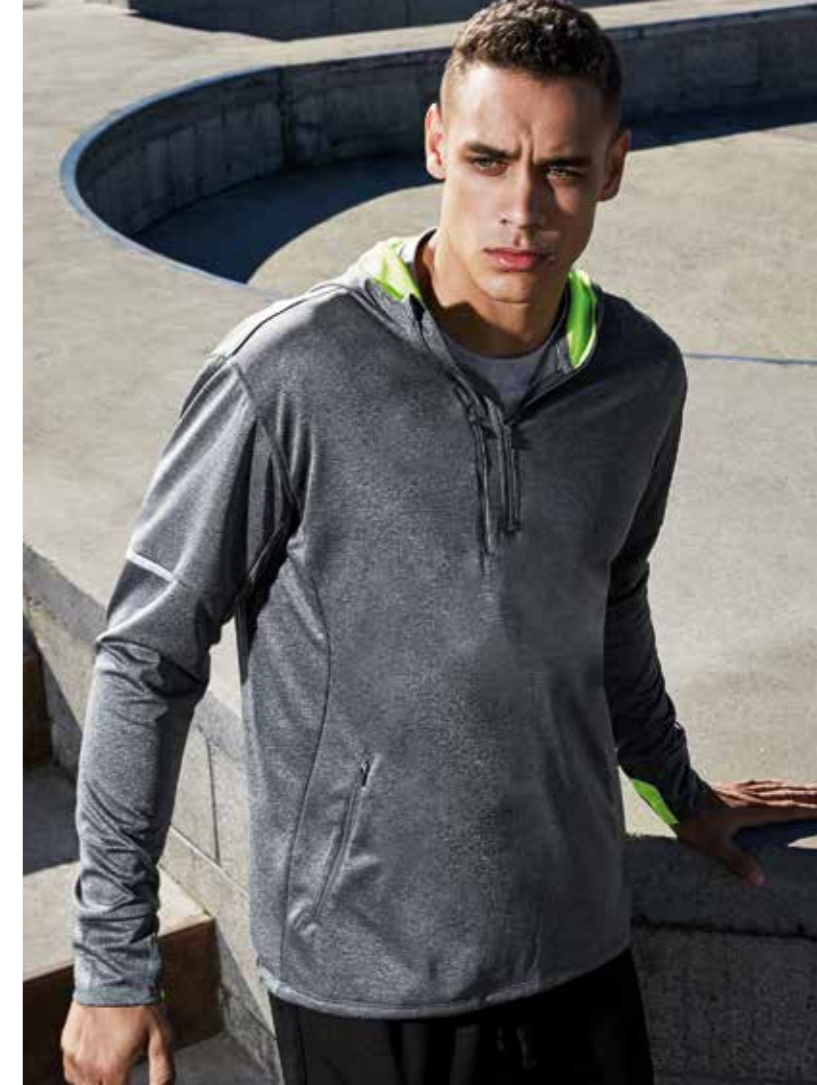

LAYER IT ON

Add these layering pieces to your everyday warm-up routine.

SW635M MENS / S - 3XL, 5XL
PACE HOODIE SW635L LADIES / XS - 2XL

100% BREATHABLE POLYESTER **BIZ COOL™** ATHLETIC HOODIE WITH SWEAT-WICKING STRETCH AND REFLECTIVE TRIMS.

SW239ML ADULTS / S - 3XL, 5XL
HYPE HOODIE SW239KL KIDS / 4 - 16

100% POLYESTER PERFORMANCE FLEECE HOODIE WITH KANGAROO FRONT POCKET AND LOOSE-FIT HEM RIBBING.

SW760M MENS / XS - 3XL, 5XL
SW760L LADIES / XS - 2XL
SW760K KIDS / 4 - 14

CREW HOODIE

DURABLE 65% POLYESTER 35% COTTON FLEECE HOODIE WITH KANGAROO FRONT POCKET AND KNITTED RIBBED BAND ON HEM AND CUFF.

SW762M MENS / XS - 3XL, 5XL
SW762L LADIES / XS - 2XL
SW762K KIDS / 4 - 14

CREW ZIP HOODIE

DURABLE 65% POLYESTER 35% COTTON FLEECE HOODIE WITH FULL ZIP FRONT, KANGAROO POCKET AND KNITTED RIBBED BAND ON HEM AND CUFF.